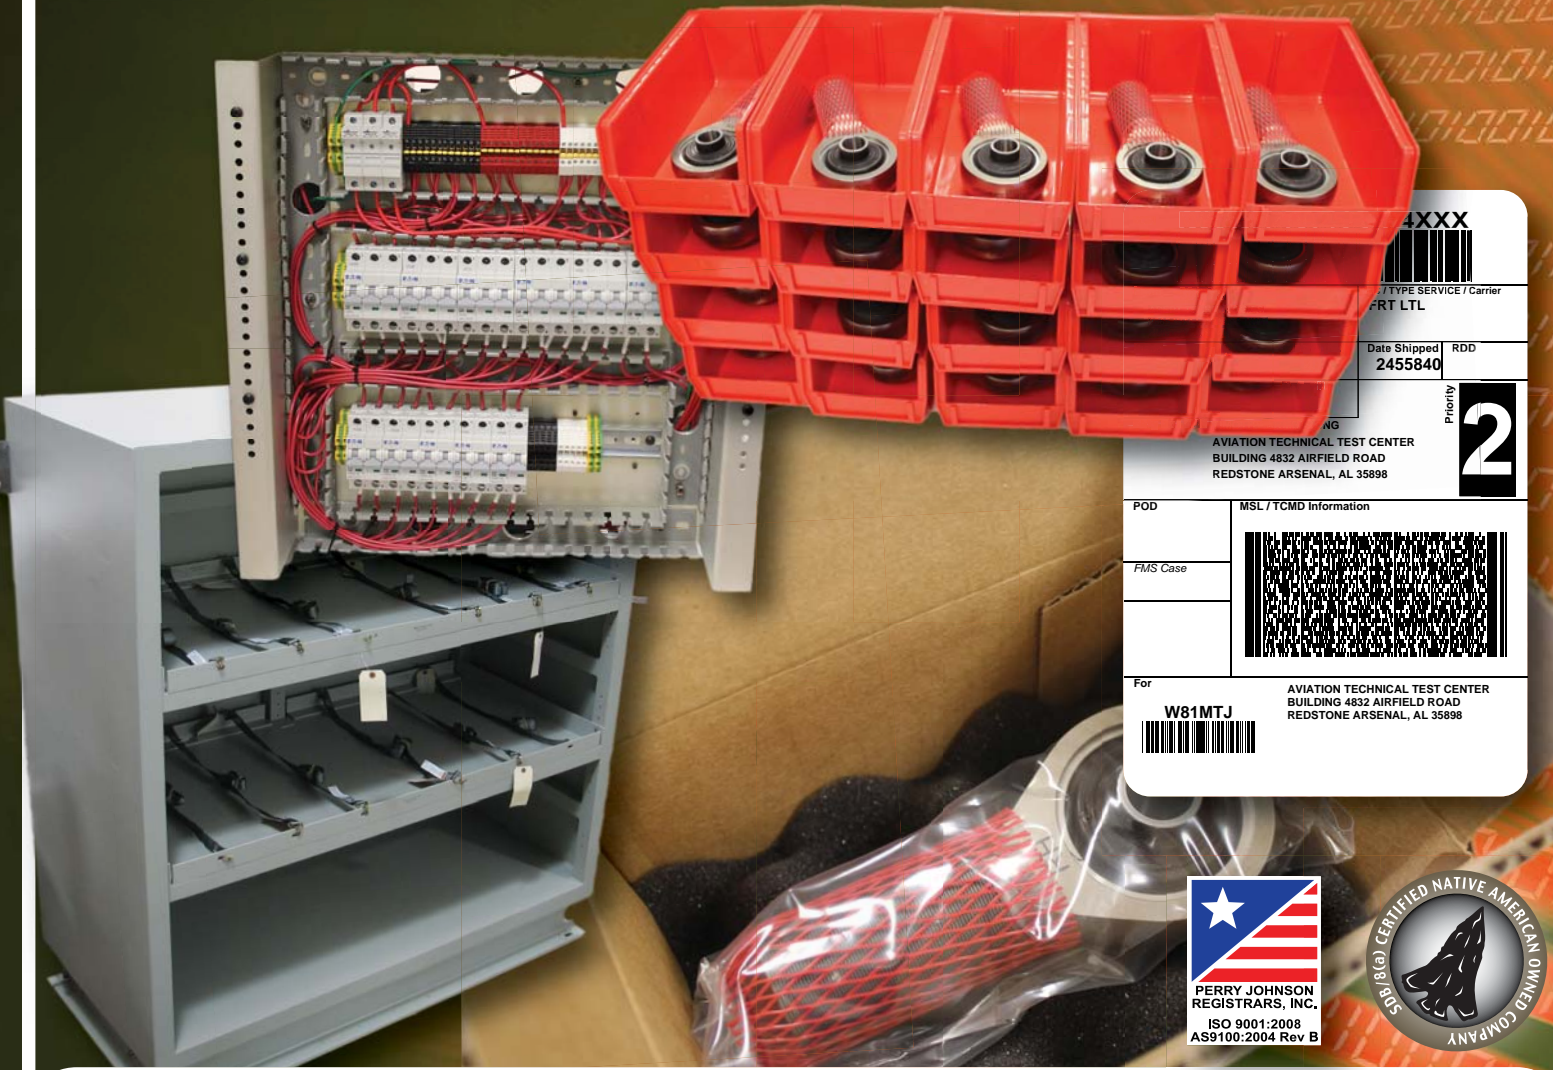

### MISSION CRITICAL SUPPORT and TECHNOLOGY DEVELOPMENT

Solve your assembly and kitting challenges with ADEPT's AS9100 certified solutions. Whether you need light assembly, electromechanical integration, or complex kitting to support Just in Time manufacturing, ADEPT can answer your challenge. Value added services encompass full barcoding to commercial and military standards, including MSLs and RFID tagging, as well as innovative direct part marking of UIDs.