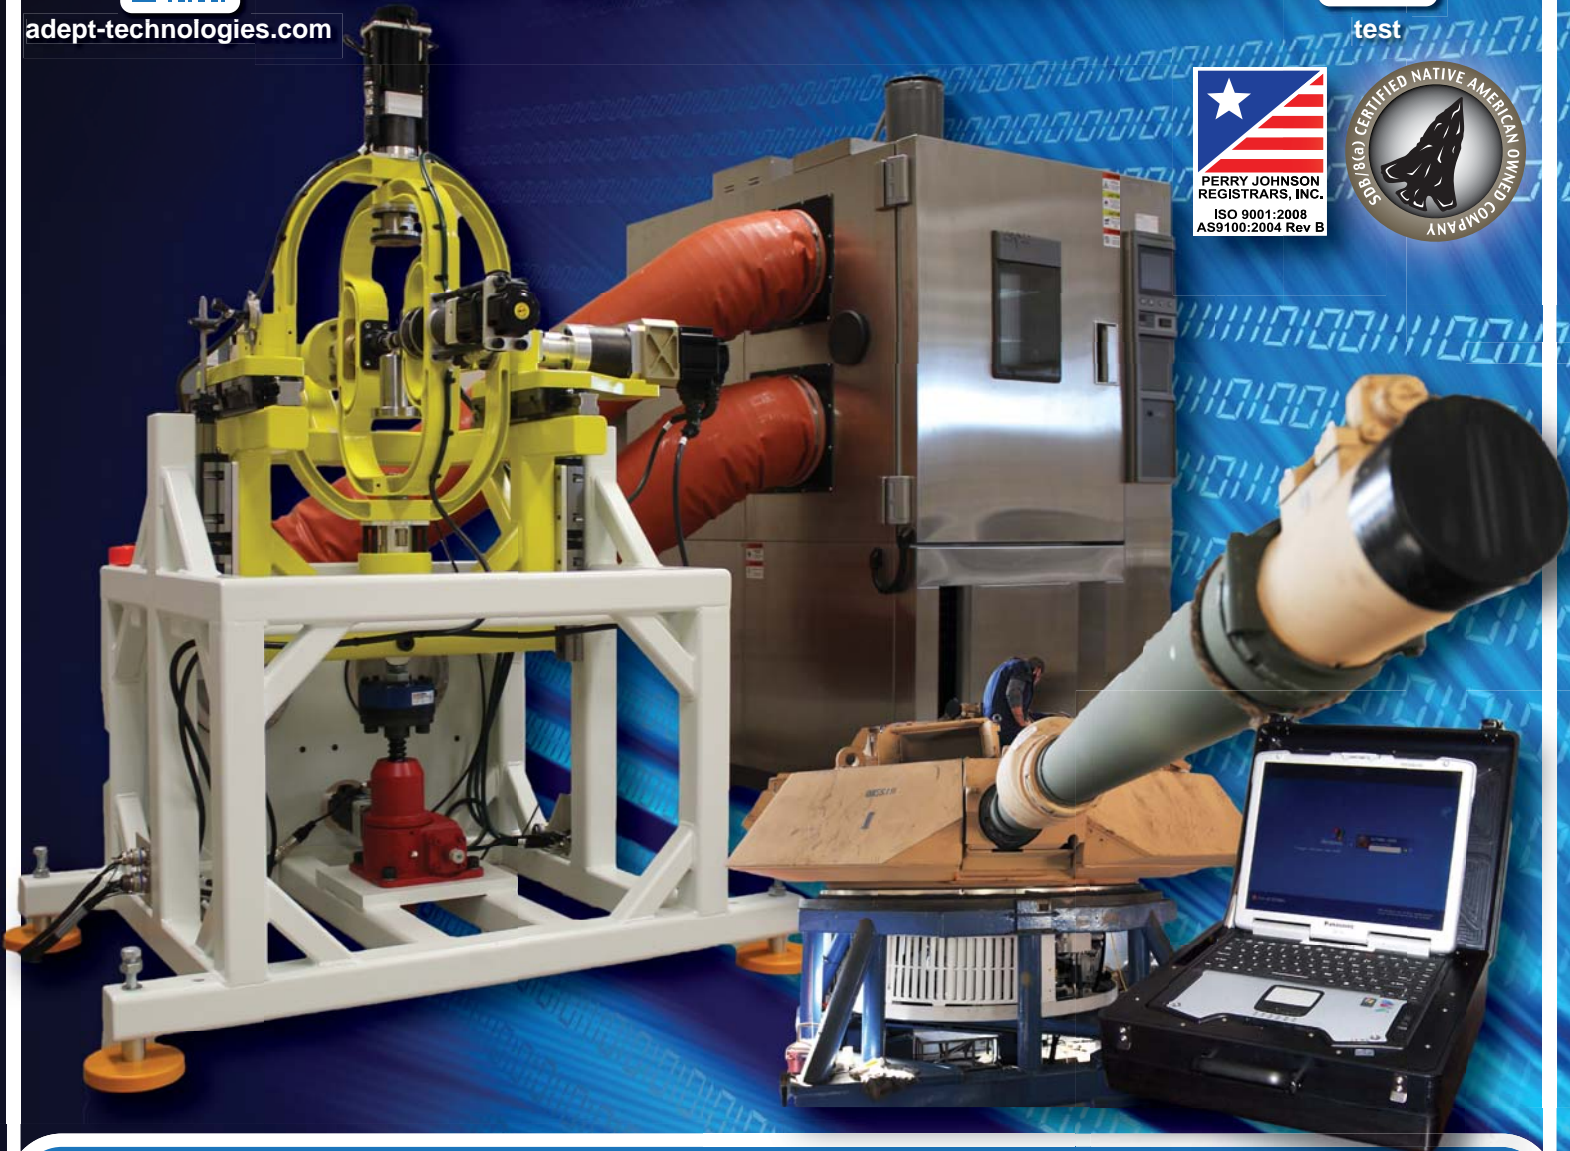

ADEPT

TECHNOLOGIES

Test & Evaluation

adept-technologies.com

[test](http://test.adept-technologies.com)

MISSION CRITICAL SUPPORT and TECHNOLOGY DEVELOPMENT

ADEPT complements its extensive engineering and manufacturing capabilities with in-house test and evaluation services. Testing services include artificial ageing, tension and compression proof loadings, and simultaneous multi-axis dynamic testing. ADEPT designs and manufactures custom test equipment at system level for demanding applications, delivering **Precision, Quality, and Integrity.**